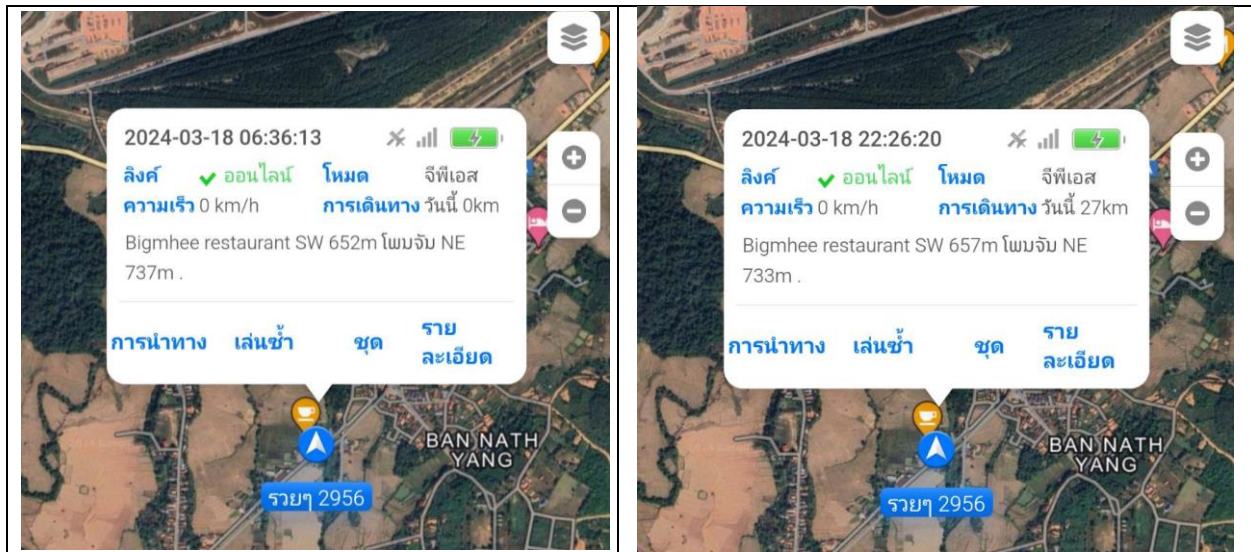

Daily Report

แผนก Store

1.สรุปการใช้รถประจำวัน

สรุปการใช้รถ 2956 27km

สรุปการใช้รถ 3145 29km

One Volts Service Co.,Ltd. Office :
9/230 Soi Watcharapol 3, Intersestion 3,
Sub-district Khlong Thanon, District Sai Mai
Bangkok 10220 Tel: 089-488-1651

The image shows two screenshots of a mobile navigation app. Both screenshots show a map of 'BAN NATH YANG' with a blue location pin at '5057020304'. The left screenshot is taken at 06:35:14 on 2024-03-18, showing a speed of 0 km/h and a distance of 0 km. The right screenshot is taken at 22:25:45 on the same date, showing a speed of 0 km/h and a distance of 34 km. Both screenshots show the same route information: 'Bigmhee restaurant SW 649m โพนจัน NE 740m' (left) and 'Bigmhee restaurant SW 656m โพนจัน NE 732m' (right). The app interface includes a status bar at the top with signal strength, battery, and time, and a bottom menu with options like 'การนำทาง', 'เส้นซ้ำ', 'ชุด', and 'รายละเอียด'.