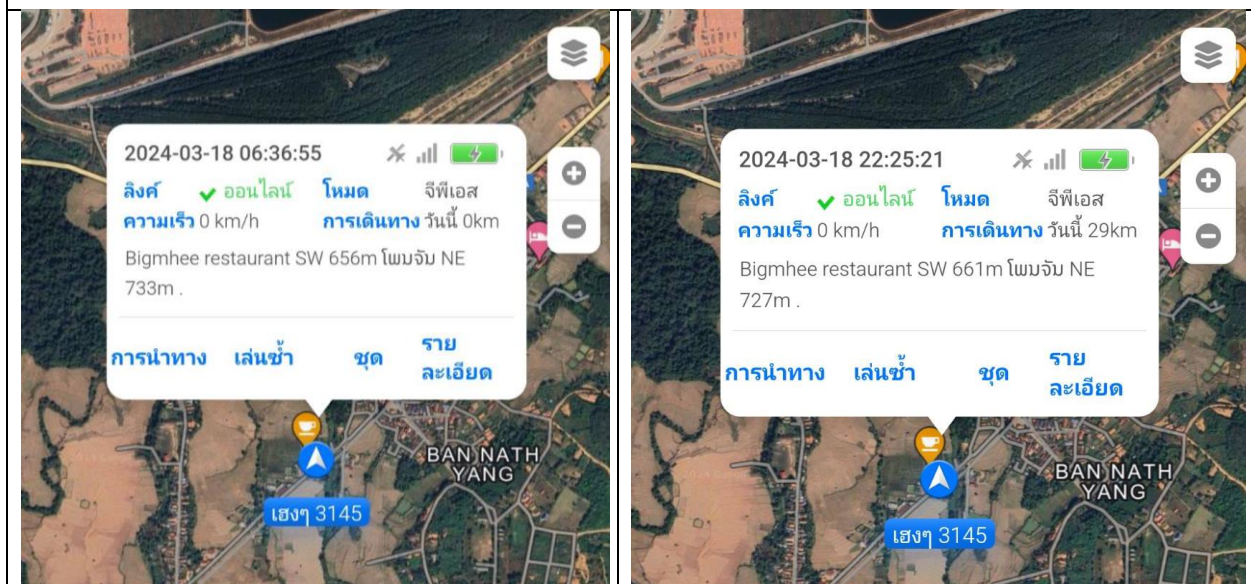

Daily Report

แผนก Store

1.สรุปการใช้รถประจำวัน

สรุปการใช้รถ 2956 27km

สรุปการใช้รถ 3145 29km

One Volts Service Co.,Ltd. Office :
9/230 Soi Watcharapol 3, Intersestion 3,
Sub-district Khlong Thanon, District Sai Mai
Bangkok 10220 Tel: 089-488-1651

The image shows two screenshots of a mobile navigation app. Both screenshots show a map of 'BAN NATH YANG' with a blue location pin at '5057020304'. The left screenshot is taken at 06:35:14 on 2024-03-18, showing a speed of 0 km/h and a distance of 0 km. The right screenshot is taken at 22:25:45 on the same date, showing a speed of 0 km/h and a distance of 34 km. Both screenshots show the same route information: 'Bigmhee restaurant SW 649m โพนจัน NE 740m' (left) and 'Bigmhee restaurant SW 656m โพนจัน NE 732m' (right). The app interface includes a status bar at the top with signal strength, battery, and time, and a bottom menu with options like 'การนำทาง', 'เส้นซ้ำ', 'ชุด', and 'รายละเอียด'.